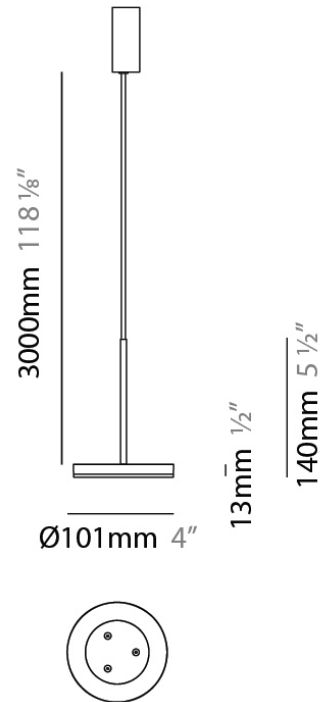

BELLA SUSPENSION

D81667R9-BRZ

PROJECT

TYPE

NOTES

QUANTITY

DATE

GENERAL

Series: Bella

Brand: Panzeri

Division: Design

Mounting Type: Suspension

Mounting Location: Ceiling

Subcategory: Pendant

PHYSICAL

Shape: Round

Diameter (mm): 101

Diameter (in): 4

Height (mm): 13

Height (in): 1/2

Max. Overall Height (mm): 3013

Max. Overall Height (in): 118 ⁵/₈

Light Distribution: Direct

Weight (kg): 0.54501

Weight (lbs): 1.2

Diffuser: Opal - Acrylic

Fixture Material: Aluminum Die Cast

Cable Details: 3000mm / 118 1/8" Cable

ELECTRICAL

Lamp Type: LED

Input Wattage (W): 6.5

Total Output Wattage (W): 4.5

Dimming: Non-Dimmable

Driver Included: Yes

Driver Location: Integrated

Driver Type: Constant Voltage - Universal

Driver Class: Class 2

Input Voltage (V): 120 - 277

LED

Color Temperature (°K): 2700

Max. Delivered Lumen (lm): 388

Nominal Lumen (lm): 460

CRI: >90 CRI

Lamp Life (hrs): 50000

OPTICAL

RATINGS AND CERTIFICATIONS

Certified By: CSA Certified to UL and CSA Standards

IP rating: IP40